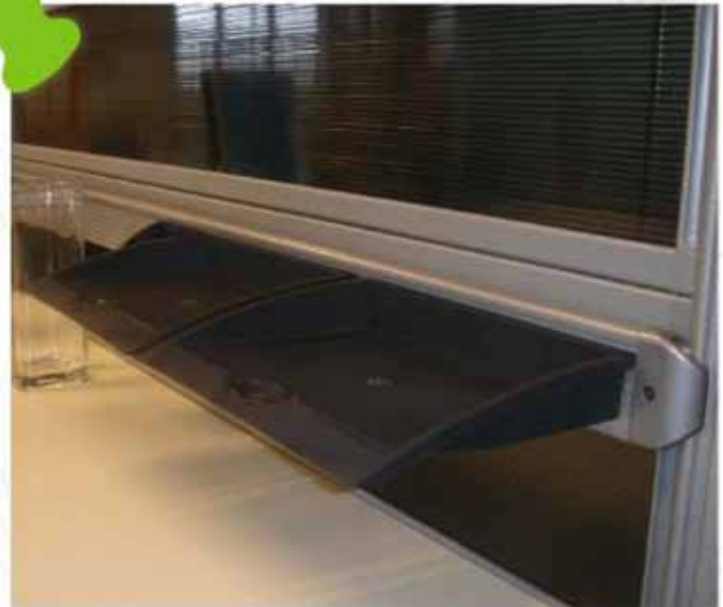

# Accessories & Wiring Management

Cable Clip

Power Management Socket

Wire Management Socket

Vertical Channel & Wire Basket

Floating Panel Clip

Metal Shelf, Wire Basket & Spiral Cable Duct

Metal Modesty Panel

Paper Tray & Accessories Bar

CPU Holder

Hanging Shelf

Hanging Metal Shelf

Monitor Arm