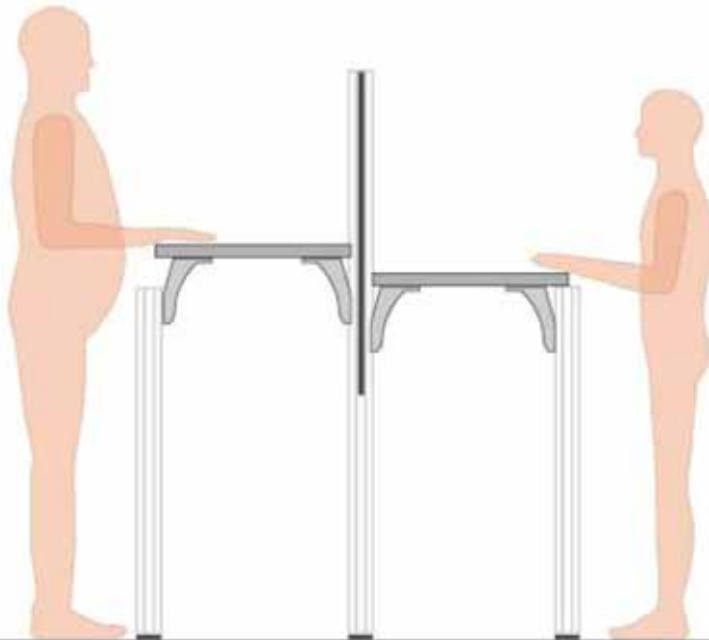

### ● Spoon

Die-cast aluminium finish

Four basic components. Near limitless solutions. Moved by passion, you gain inspiration.

Physically handicapped people at 5th female and at 95th male percentile maintain correct relationship to the workstation. The same applies to a female worker at 95th percentile and the 9th month of pregnancy

H1680

A good dimensional ratio between people at 5th female percentile, 95th male percentile, and the work top is maintained even in standing position.